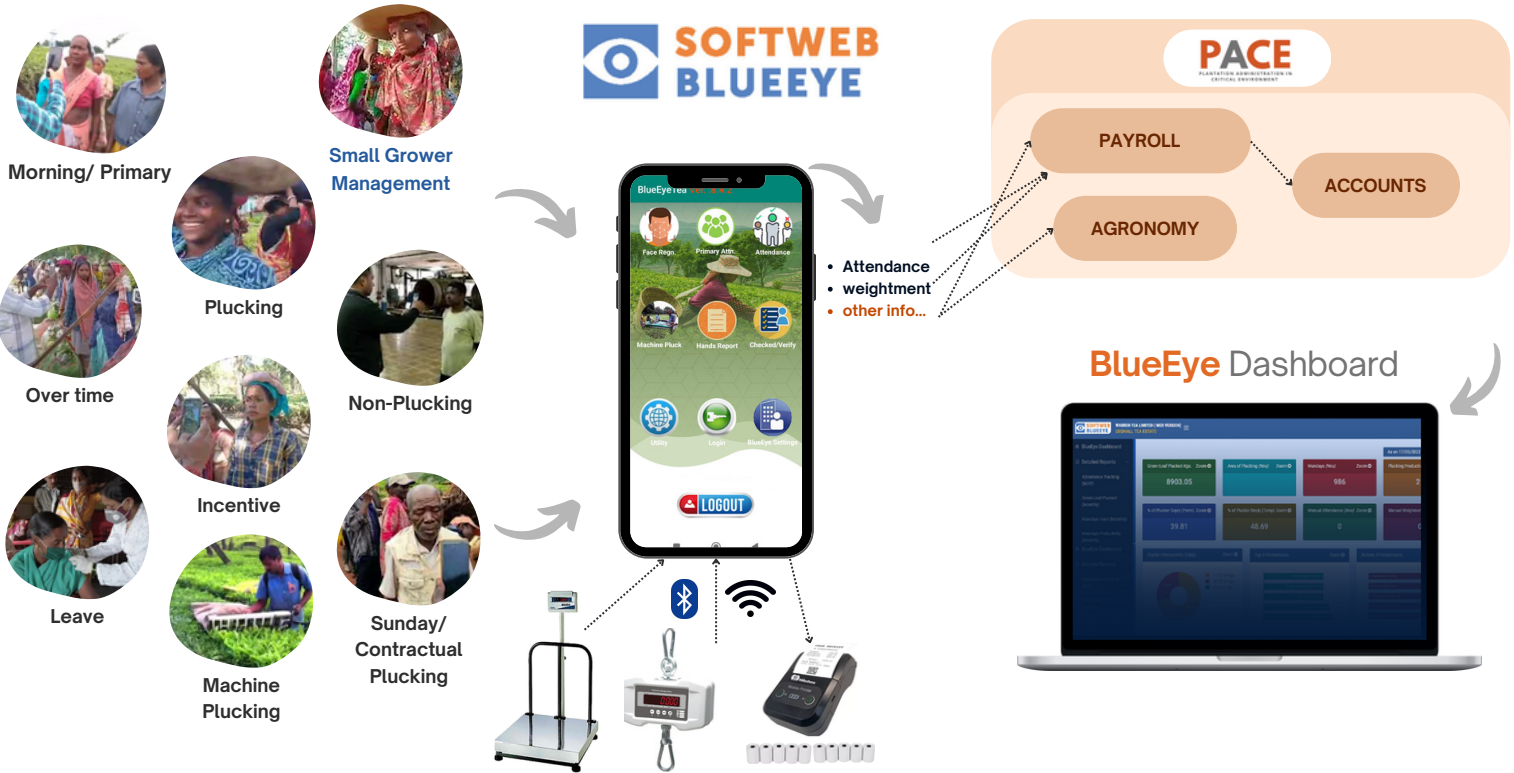

Smart Wage Disbursement with digital validation.

CHAI BAZAR

Online auction/ Bidding platform for Tea sales.

SIM 4.0

Smart factory solution to measure & monitor Tea Manufacturing processes, overall equipment efficiencies & other KPI's.

MYESTATE

Mobile app to monitor Realtime or on demand cultivation related information.

GET IN TOUCH

+91 8697857561 ● +91 8910366387 ● +91 8100710645

kol@softweb.co.in
www.softweb.co.in

Corporate Office: "Trikut", 4C Lansdowne Place, Kolkata 700029, India
Bangladesh Office: 47/1, Purana Paltan, Dhaka 1000

Farmer/ Field Management Made Easy & Efficient

Self generation of Pay-slip

**Digitally validated (facial recognition technologies)
CASH DISBURSEMENT SYSTEM**

Managing distribution of Inputs
(seed, fertilizer, loan, advance etc.) with digital validation
facial recognition technologies