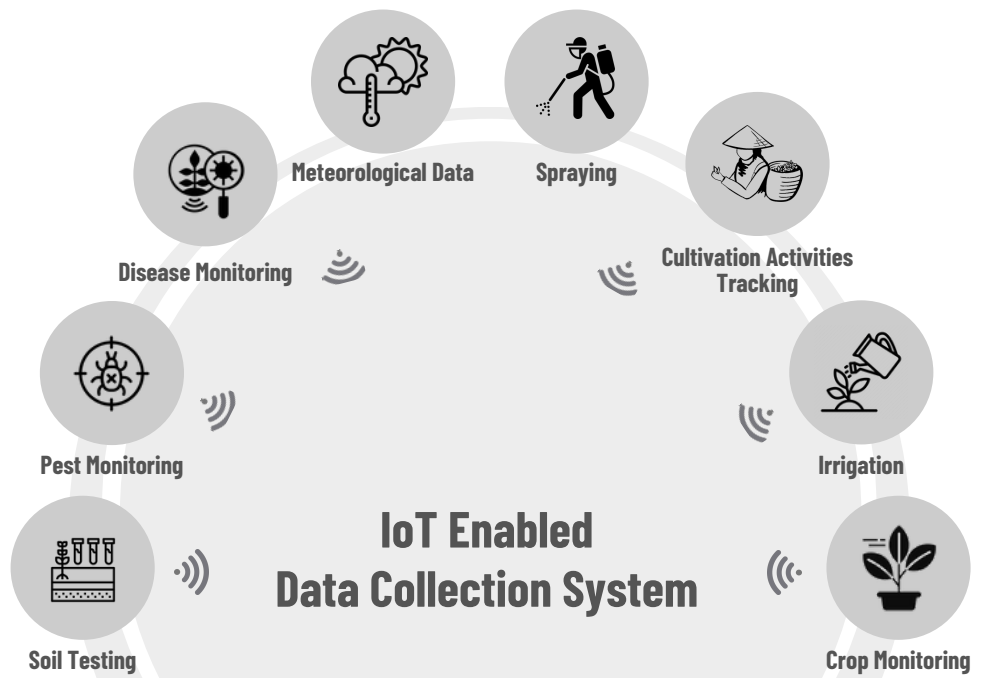

Smart Farming & Precision Agriculture For Sustainable Business

Data Processing Software Engine

Cloud Platform

Insights for Decision Making

TECHNOLOGIES & SOLUTIONS

GIS Based Solution & Mobile App for Cultivation Activity Tracking & Other field level data capturing

Sensors to collect **Soil Parameters**
(NPKS, pH Factor, Moisture etc.)

Sensors to measure **water level**

Computer Vision
(Image Processing)
for Disease or Pest Analysis,

Weather Station Integration

Drone based spraying