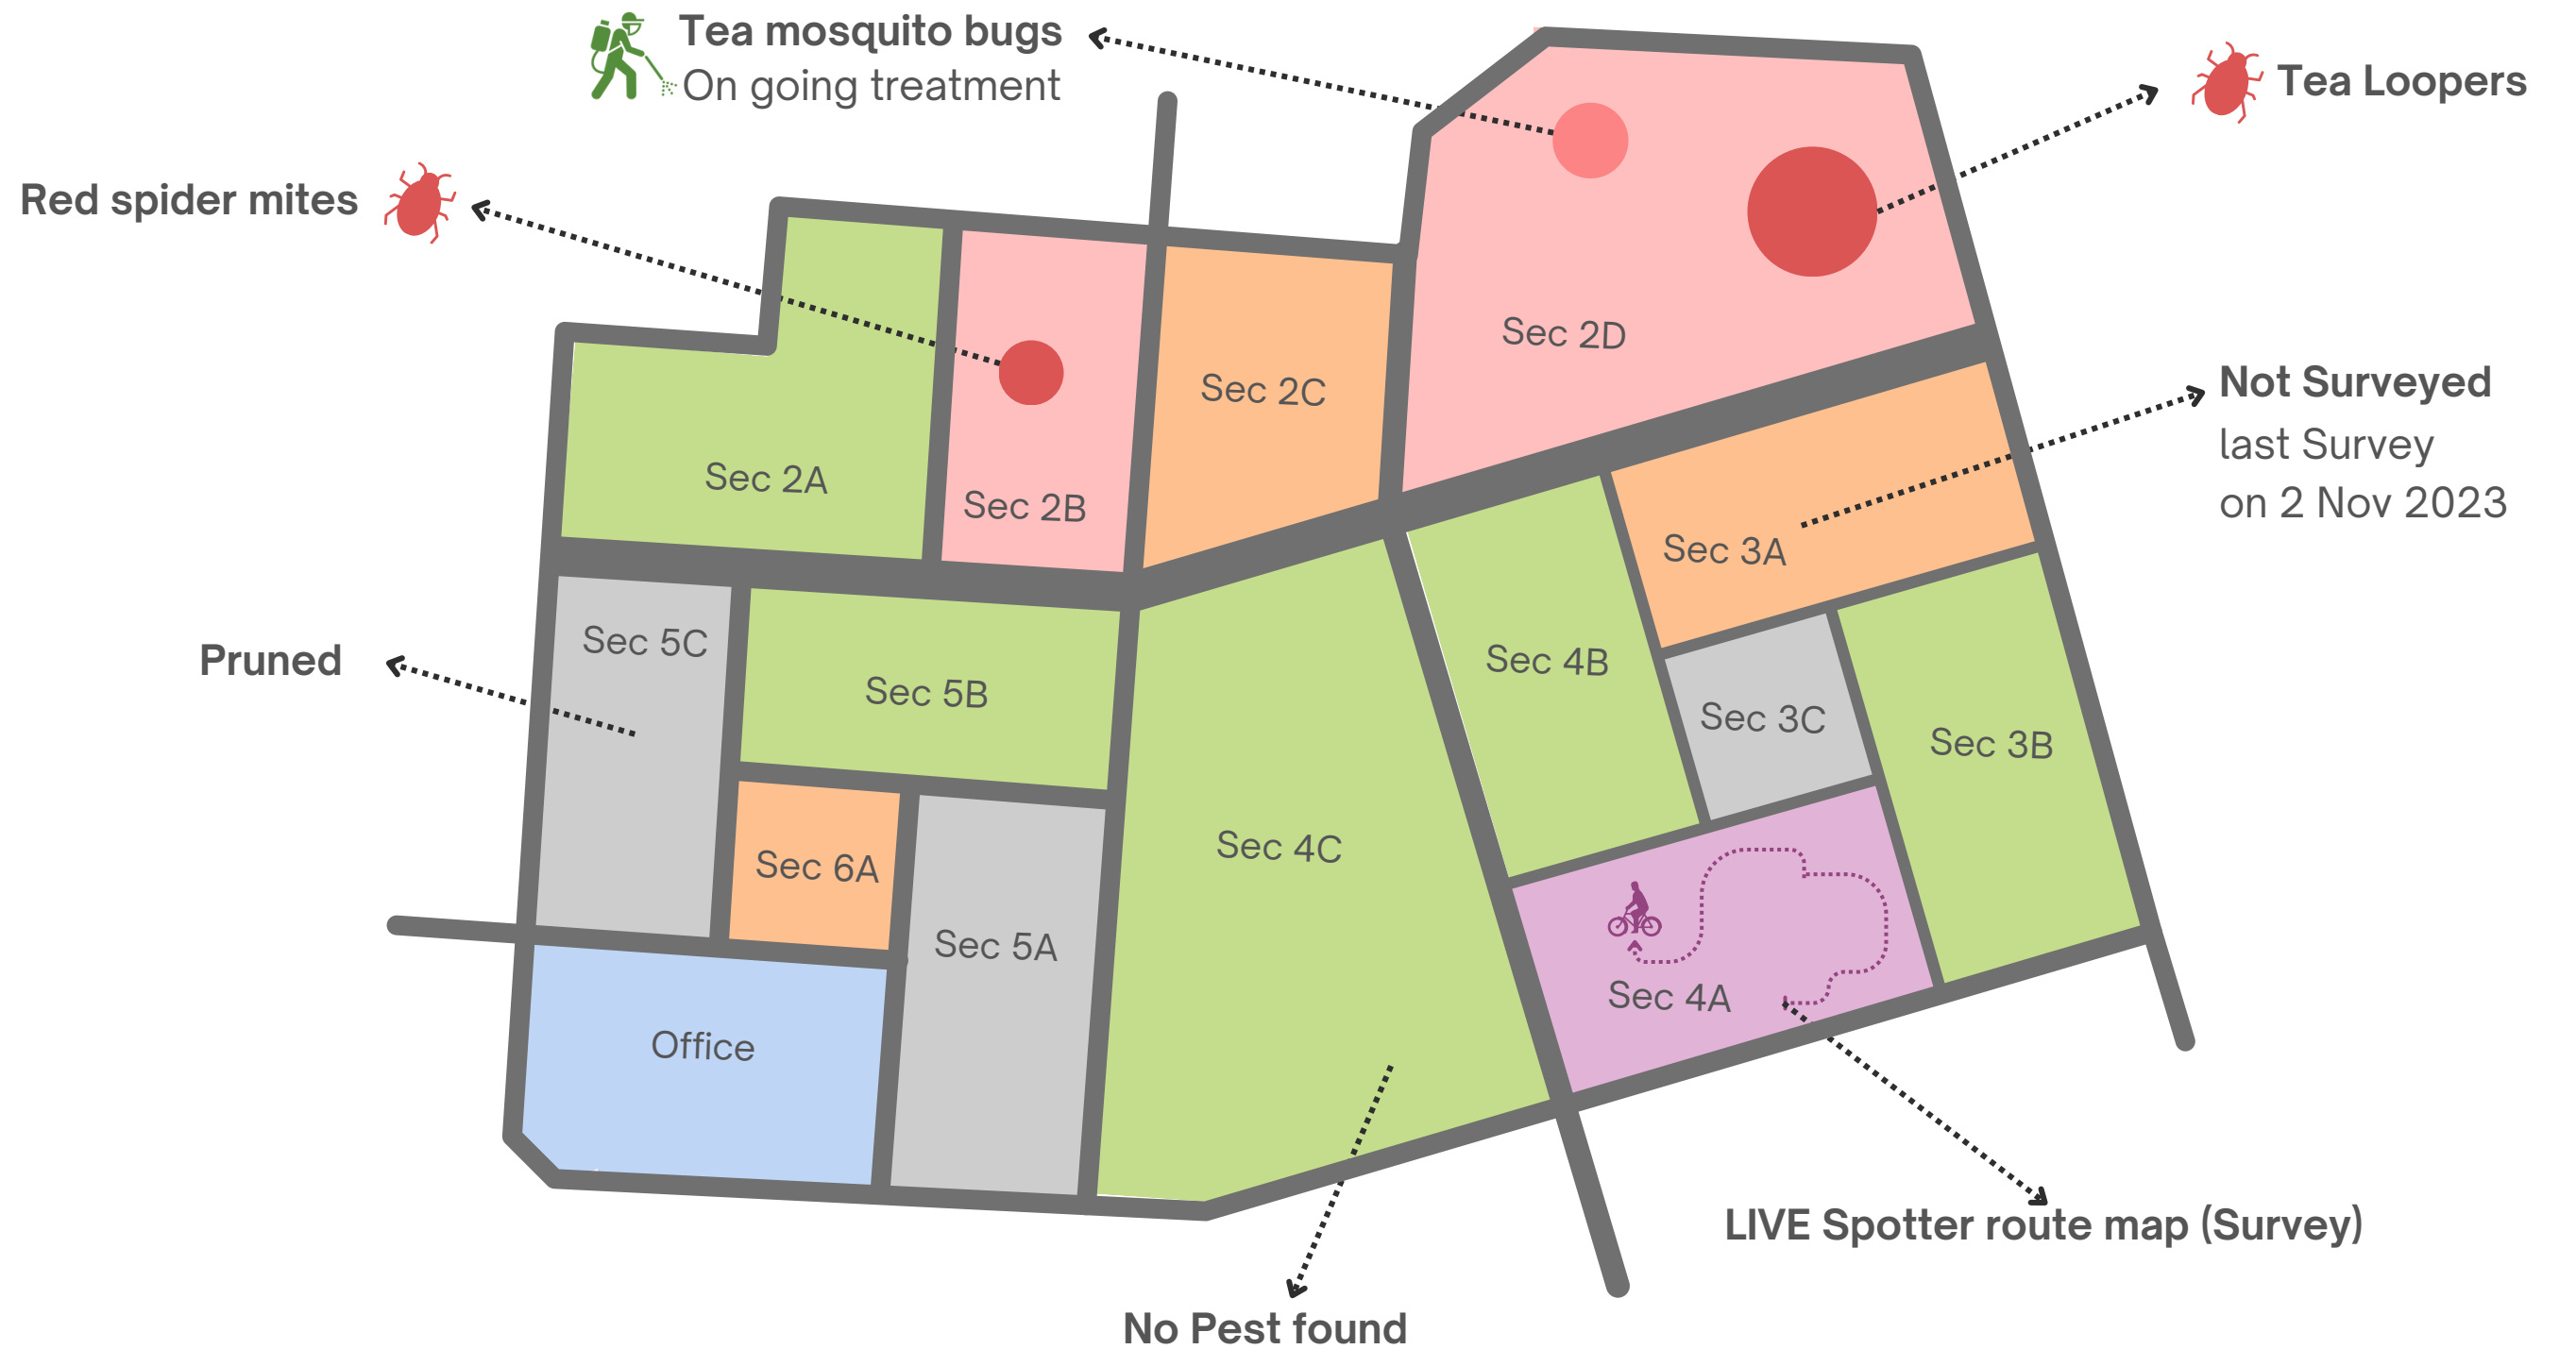

Pest Control & Management

Section wise bush health at a glance : Real-time alert

ALERTS

- Extra/less sprayed
- Missed spray
- Nearby affected area
- Same bush pest prediction
- Treatment failed
- Plan delayed
- Improper data collection
- Expected pest stage due to delay
- Uncovered area weekly alert
- Season-wise pest prediction

FEATURES

- Garden-Division-Section
- Geo fencing
- LIVE spotter route map tracking
- On-spot detection and spray
- Daily survey roaster
- Pest-wise treatment planning
- Image and video uploads
- Instant 4+ reports in App
- Real-time Alerts and Alarm
- Daily treatment monitoring
- Predictive Pest analysis
- Pesticide usage tracking
- Planned vs actual progress monitoring

Geo-fenced Pest Control

Section wise bush health at a glance : Real-time alert

- No Pest Found
- Pest Found
- On going treatment
- Infected Area
- Not Surveyed
- Pruned Garden Section
- Non Plantation Area
- LIVE Survey